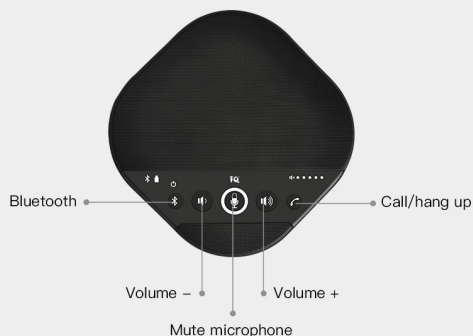

IQSpeakerphone

S330

Professional-grade bluetooth conference speakerphone

Product Highlights

360° omni-directional sound pickup

With 4 built-in microphone arrays, S330 supports 360-degree omni-directional audio pickup distance of 4 meters. Plus two optional expansion microphones, the pickup distance can reach 6 meters. It's convenient to set up your meeting room size.

Immersive audio experience

Built-in echo cancellation algorithm to ensure full duplex audio and offer pleasant teleconferencing experience. With dynamic noise suppression and automatic gain control, S330 allows you to hear and to be heard clearly as if it's face to face communication.

Seamless connection

Connect to your laptop, smart phone or tablet via Bluetooth, a USB cable or an audio cable with intuitive plug-and-play operation. It's simple to install and easy to use, just connect the USB cable or pair with your bluetooth device, and your meeting could start in seconds.

Rich compatibility

All IQSpeakerphones are compatible with most mainstream VC platforms. We provide excellent audio quality for both you and those on the other end of the call - no matter your platform of choice.

Product details